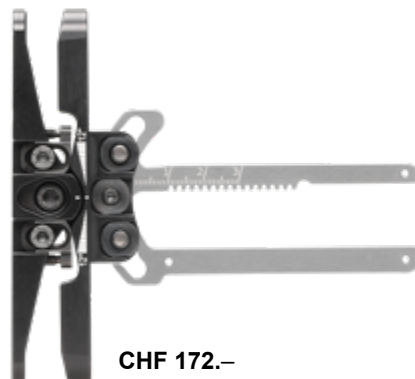

Art. No. **14.8128** ●
Angle Plate Support sans crémaillère, 141 g